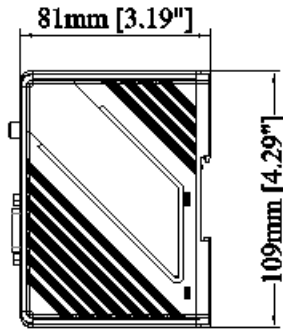

Memory	Flash	256 MB
	RAM	256 MB
Processor		32 bits RISC Cortex-A8 600MHz
I/O Port	SD Card Slot	N/A
	USB Host	N/A
	USB Client	N/A
	Ethernet	10/100 Base-T x 1
	WiFi	IEEE 802.11 b/g/n 802.11b: max 15.88 dBm 802.11g: max 11.92 dBm 802.11n: max 11.28 dBm
	COM Port	COM1: RS-232 2W COM2: RS-485 2W/4W COM3: RS-485 2W
	RS-485 Dual Isolation	N/A
	CAN Bus	N/A
	HDMI	N/A
	Audio Output	N/A
	Video Input	N/A
RTC		Built-in
Power	Input Power	10.5~28VDC
	Power Isolation	Built-in
	Power Consumption	230mA@12VDC;115mA@24VDC
	Voltage Resistance	500VAC (1 min.)
	Isolation Resistance	Exceed 50MΩ at 500VDC
	Vibration Endurance	10 to 25Hz (X, Y, Z direction 2G 30 minutes)
Specification	PCB Coating	Yes
	Enclosure	Plastic
	Dimensions WxHxD	109 x 81 x 27 mm
	Weight	Approx. 0.14 kg
	Mount	35 mm DIN rail mounting
Environment	Protection Structure	IP20
	Storage Temperature	-20° ~ 60°C (-4° ~ 140°F)
	Operating Temperature	0° ~ 50°C (32° ~ 122°F)
	Relative Humidity	10% ~ 90% (non-condensing)
Certificate	CE	CE marked
	UL	Application in progress
Software		EasyBuilder Pro

Dimensions

Front View

Side View

Antenna

Top View

Bottom View

a.	Wifi
b.	Ethernet 1 Port (10M/100M)
c.	COM1: RS-232 2W COM2: RS-485 2W/4W COM3: RS-485 2W
d.	Power Connector
e.	Default Button

Pin Assignment: