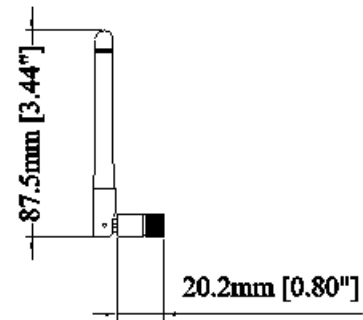

Memory	Flash	256 MB
	RAM	256 MB
Processor		32 bits RISC Cortex-A8 600MHz
I/O Port	SD Card Slot	N/A
	USB Host	N/A
	USB Client	N/A
	Ethernet	10/100 Base-T x 1
	WiFi	IEEE 802.11 b/g/n 802.11b: max 15.88 dBm 802.11g: max 11.92 dBm 802.11n: max 11.28 dBm
	COM Port	COM1: RS-232 2W COM2: RS-485 2W/4W COM3: RS-485 2W
	RS-485 Dual Isolation	N/A
	CAN Bus	N/A
	HDMI	N/A
	Audio Output	N/A
	Video Input	N/A
RTC		Built-in
Power	Input Power	10.5~28VDC
	Power Isolation	Built-in
	Power Consumption	230mA@12VDC;115mA@24VDC
	Voltage Resistance	500VAC (1 min.)
	Isolation Resistance	Exceed 50MΩ at 500VDC
	Vibration Endurance	10 to 25Hz (X, Y, Z direction 2G 30 minutes)
Specification	PCB Coating	Yes
	Enclosure	Plastic
	Dimensions WxHxD	109 x 81 x 27 mm
	Weight	Approx. 0.14 kg
	Mount	35 mm DIN rail mounting
Environment	Protection Structure	IP20
	Storage Temperature	-20° ~ 60°C (-4° ~ 140°F)
	Operating Temperature	0° ~ 50°C (32° ~ 122°F)
	Relative Humidity	10% ~ 90% (non-condensing)
Certificate	CE	CE marked
	UL	Application in progress
Software		EasyBuilder Pro

Dimensions

Front View

Side View

Antenna

Top View

Bottom View

a.	Wifi
b.	Ethernet 1 Port (10M/100M)
c.	COM1: RS-232 2W COM2: RS-485 2W/4W COM3: RS-485 2W
d.	Power Connector
e.	Default Button

Pin Assignment: