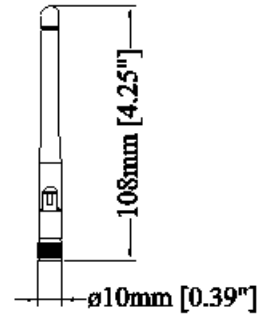

Memory	Flash	256 MB
	RAM	256 MB
Processor		32 bits RISC Cortex-A8 600MHz
I/O Port	SD Card Slot	N/A
	USB Host	N/A
	USB Client	N/A
	Ethernet	10/100 Base-T x 1
	WiFi	IEEE 802.11 b/g/n 802.11b: max 15.88 dBm 802.11g: max 11.92 dBm 802.11n: max 11.28 dBm
	COM Port	COM1: RS-232 2W COM2: RS-485 2W/4W COM3: RS-485 2W
	RS-485 Dual Isolation	N/A
	CAN Bus	N/A
	HDMI	N/A
	Audio Output	N/A
	Video Input	N/A
RTC		Built-in
Power	Input Power	10.5~28VDC
	Power Isolation	Built-in
	Power Consumption	230mA@12VDC;115mA@24VDC
	Voltage Resistance	500VAC (1 min.)
	Isolation Resistance	Exceed 50MΩ at 500VDC
	Vibration Endurance	10 to 25Hz (X, Y, Z direction 2G 30 minutes)
Specification	PCB Coating	Yes
	Enclosure	Plastic
	Dimensions WxHxD	109 x 81 x 27 mm
	Weight	Approx. 0.14 kg
	Mount	35 mm DIN rail mounting
Environment	Protection Structure	IP20
	Storage Temperature	-20° ~ 60°C (-4° ~ 140°F)
	Operating Temperature	0° ~ 50°C (32° ~ 122°F)
	Relative Humidity	10% ~ 90% (non-condensing)
Certificate	CE	CE marked
	UL	Application in progress
Software		EasyBuilder Pro

Dimensions

Front View

Side View

Antenna

Top View

Bottom View

a.	Wifi
b.	Ethernet 1 Port (10M/100M)
c.	COM1: RS-232 2W COM2: RS-485 2W/4W COM3: RS-485 2W
d.	Power Connector
e.	Default Button

Pin Assignment: